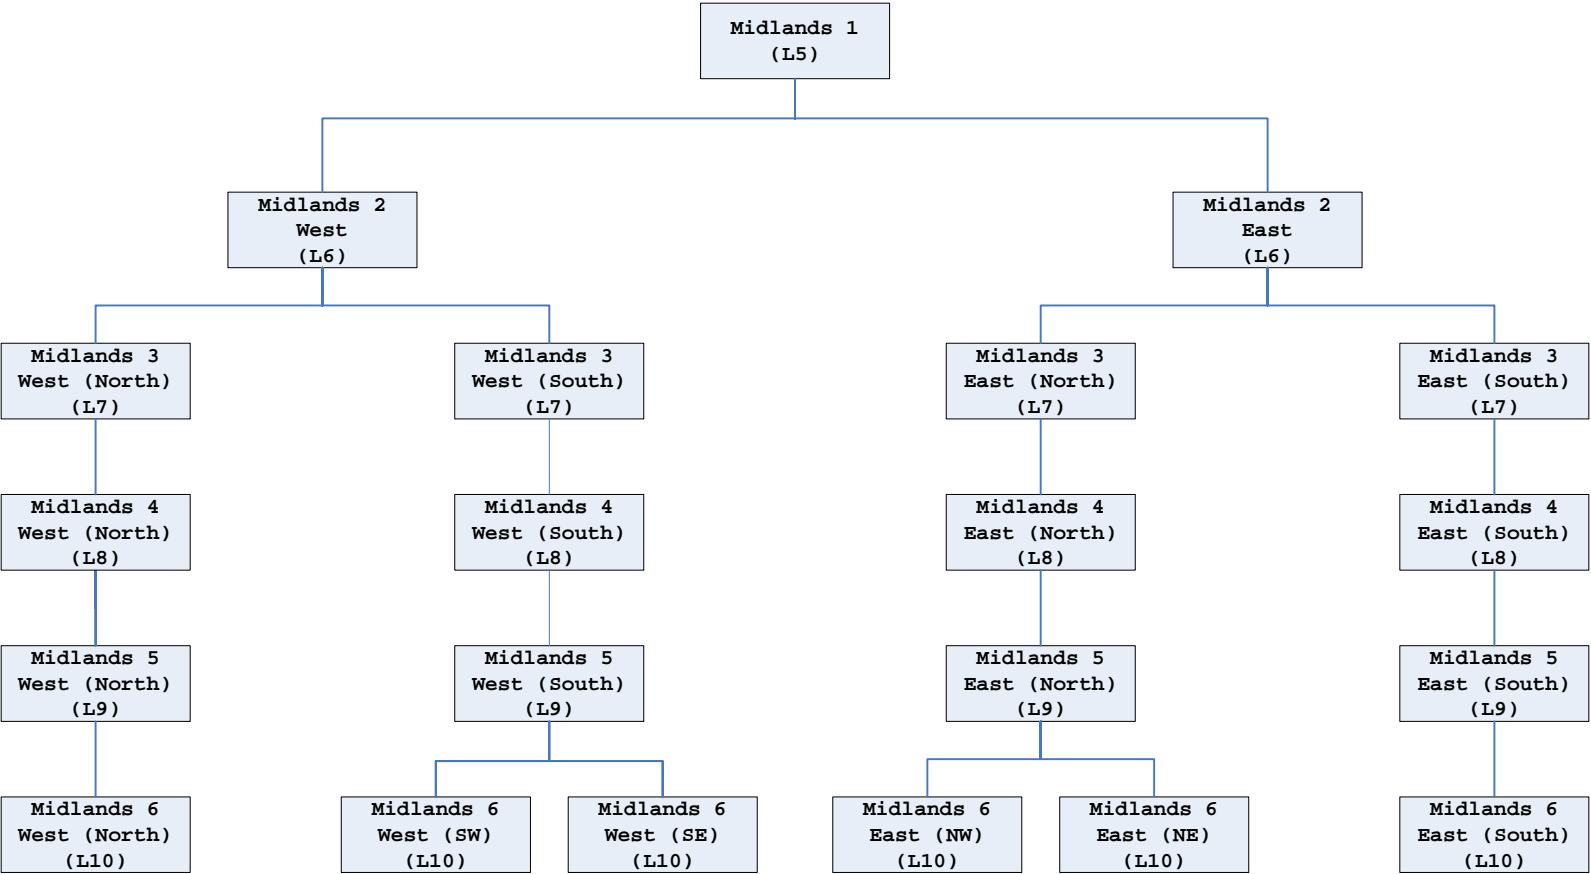

# MIDLANDS LEAGUE STRUCTURE 2006/2007

**CENTRAL RUGBY  
FIXTURE POOL**